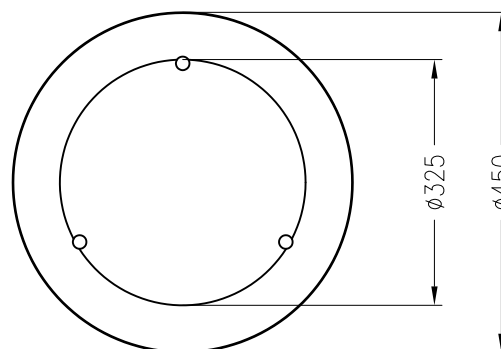

Tower

floor-mounted model

ebios-fire, Design Collection
as at: 04/2015

front view
M~1:20

ISO-view
M~1:20

top view
M~1:10

All representations and drawings are protected by applicable copyright laws.
Utilisation or publication, including individual details, only with our written approval.
Technical data subject to change. Errors and omissions excepted.