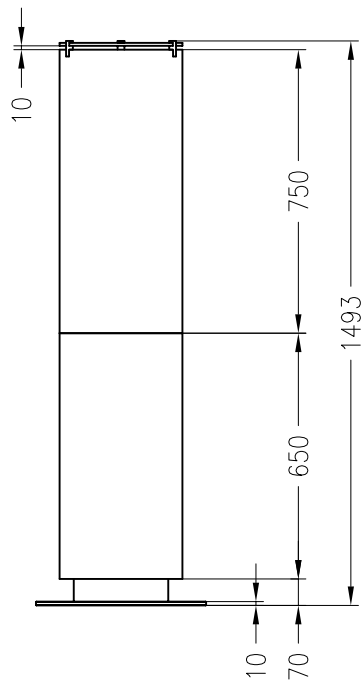

Tower

floor-mounted model

ebios-fire, Design Collection
as at: 04/2015

front view
M~1:20

ISO-view
M~1:20

top view
M~1:10

All representations and drawings are protected by applicable copyright laws.
Utilisation or publication, including individual details, only with our written approval.
Technical data subject to change. Errors and omissions excepted.