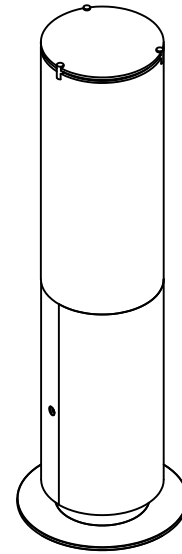

Tower

floor-mounted model

ebios-fire, Design Collection
as at: 04/2015

front view
M~1:20

ISO-view
M~1:20

top view
M~1:10

All representations and drawings are protected by applicable copyright laws.
Utilisation or publication, including individual details, only with our written approval.
Technical data subject to change. Errors and omissions excepted.