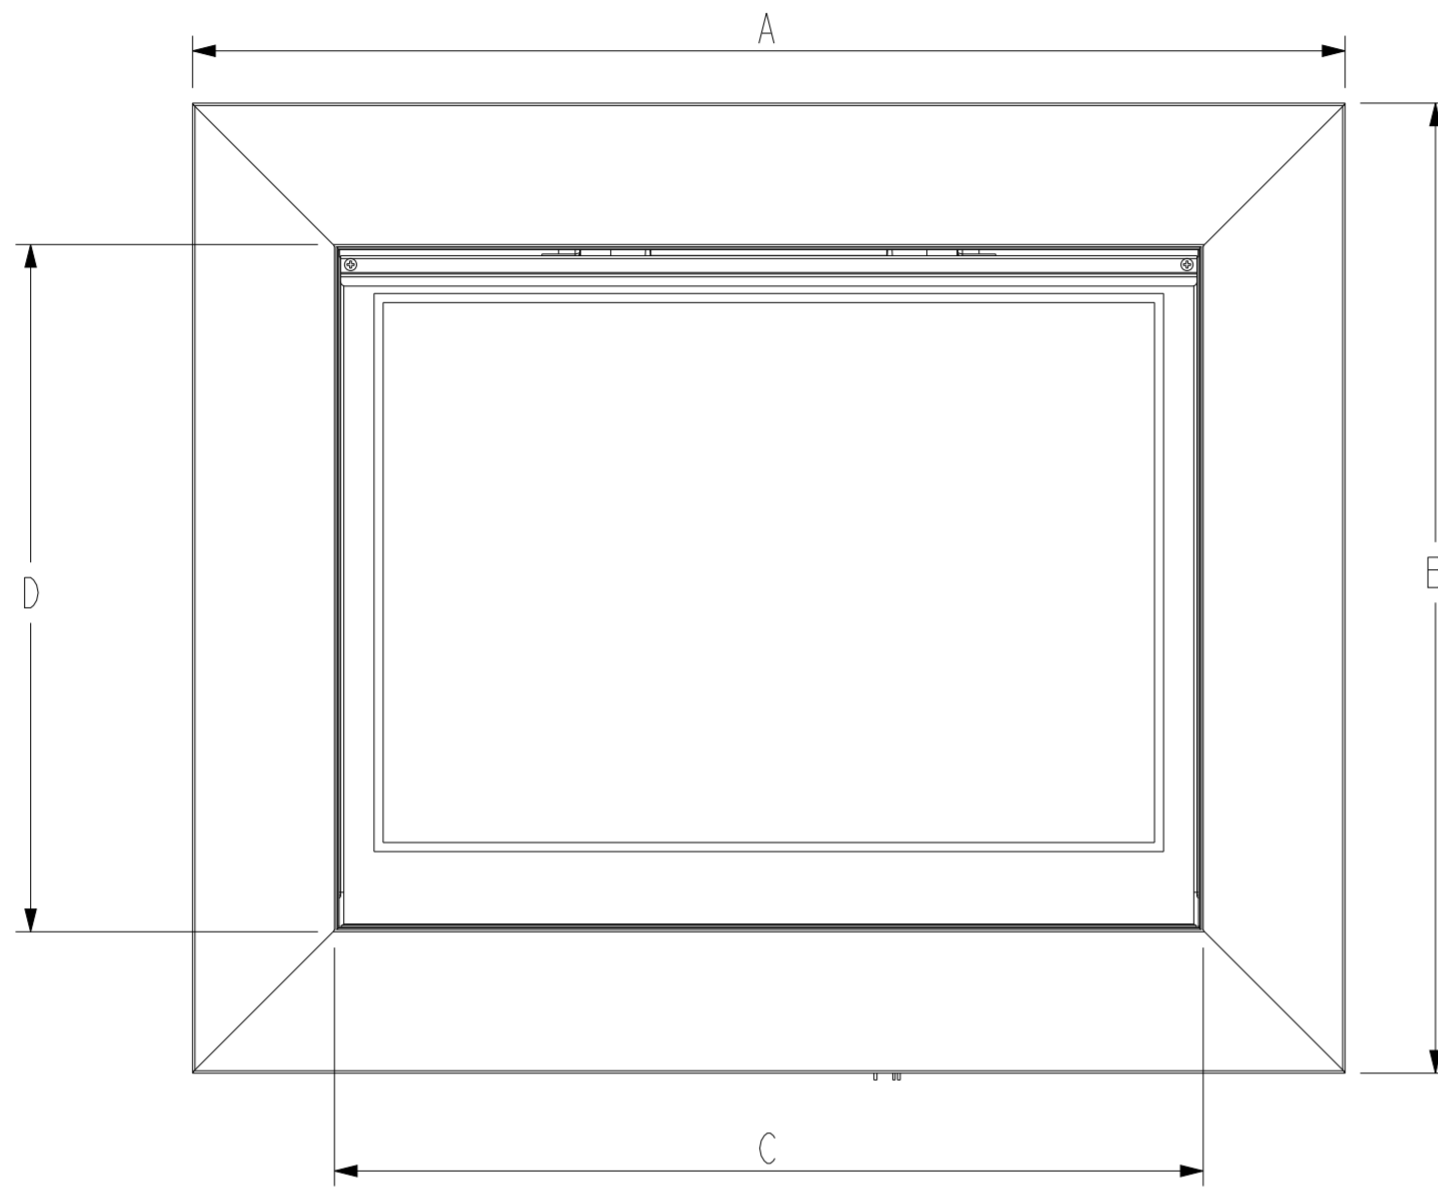

FRONT VIEW

SIDE VIEW

TOP VIEW

FRONT VIEW

- A 762mm
- B 641mm
- C 572mm
- D 451mm

SIDE VIEW

- A 259mm
- B 16mm
- C 8mm
- D 534mm
- E 577mm

TOP VIEW

- A 574mm