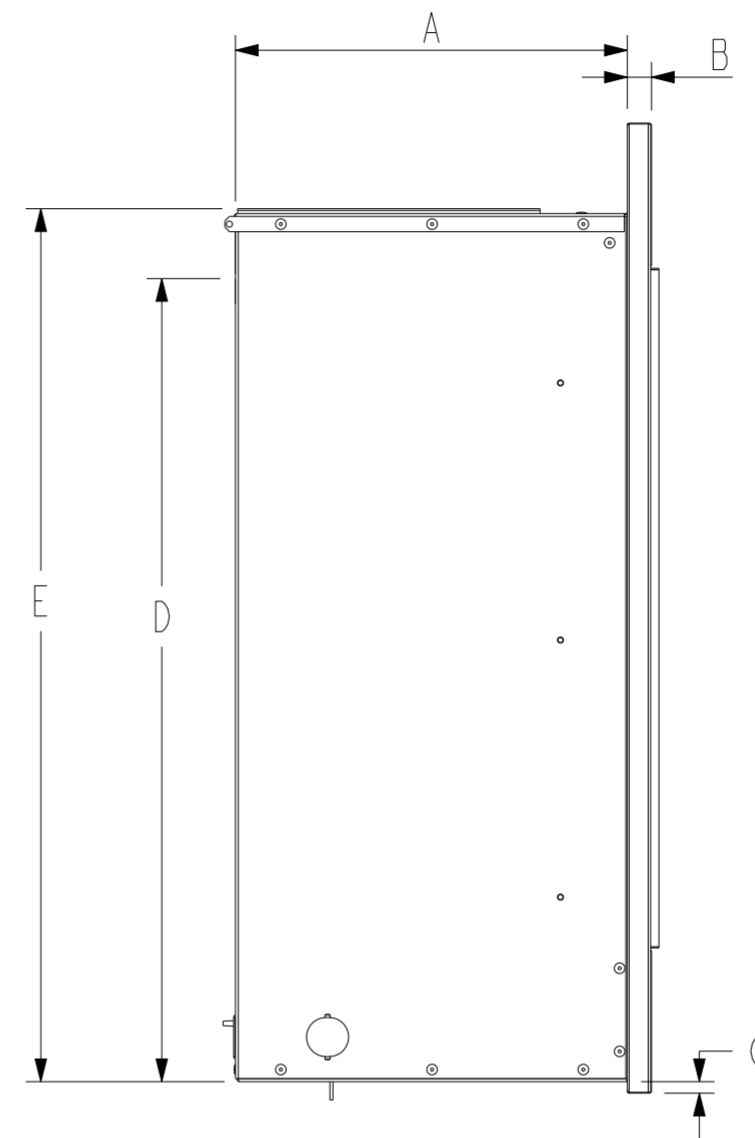

FRONT VIEW

SIDE VIEW

TOP VIEW

FRONT VIEW

- A 762mm
- B 641mm
- C 572mm
- D 451mm

SIDE VIEW

- A 259mm
- B 16mm
- C 8mm
- D 534mm
- E 577mm

TOP VIEW

- A 574mm