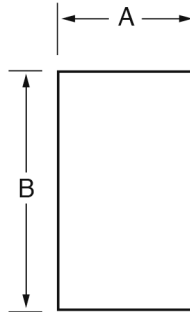

# ATINA HE

Front view

Side view

Front view

A 682mm

B 588mm

C 110mm

D 172mm

Top view

A 604mm

Side view

A 325<sup>†</sup>mm

B 540mm

Top view

Fascia

A 800mm

B 485mm

C 15mm

<sup>†</sup>This dimension is related to Atina HE CF only and is 370mm on Atina HE BF