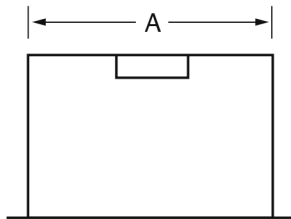

# ATINA HE

Front view

Side view

Front view

A 682mm

B 588mm

C 110mm

D 172mm

Top view

A 604mm

Side view

A 325<sup>†</sup>mm

B 540mm

Top view

Fascia

A 800mm

B 485mm

C 15mm

<sup>†</sup>This dimension is related to Atina HE CF only and is 370mm on Atina HE BF