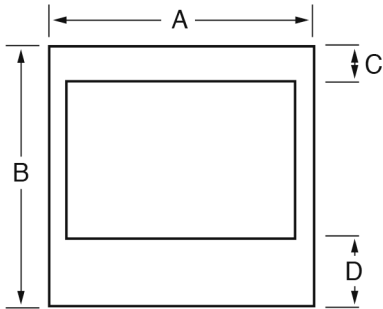

# ATINA HE

Front view

Side view

Front view

A 682mm

B 588mm

C 110mm

D 172mm

Top view

A 604mm

Side view

A 325<sup>†</sup>mm

B 540mm

Top view

Fascia

A 800mm

B 485mm

C 15mm

<sup>†</sup>This dimension is related to Atina HE CF only and is 370mm on Atina HE BF