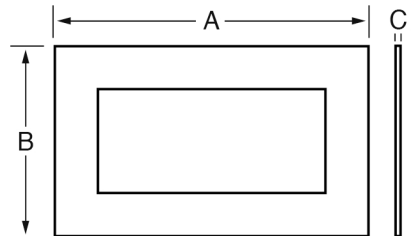

# ATINA HE

Front view

Side view

Front view

A 682mm

B 588mm

C 110mm

D 172mm

Top view

A 604mm

Side view

A 325<sup>†</sup>mm

B 540mm

Top view

Fascia

A 800mm

B 485mm

C 15mm

<sup>†</sup>This dimension is related to Atina HE CF only and is 370mm on Atina HE BF