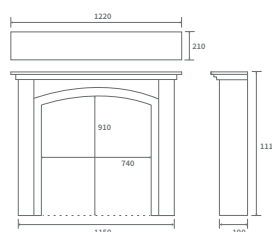

Westbury

Natural oak finish with walnut
finish inlays
White mist with grey slate inlay

48"

1-3" rebate