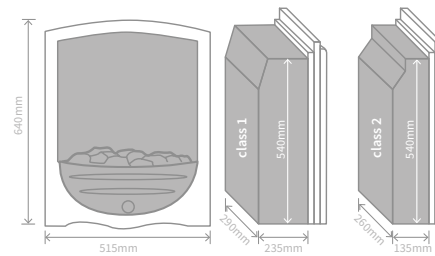

Freya Gas Open fronted

Convactor Gas Fire

F

TYPE	Natural Gas - Class 1 (Full-depth) Natural Gas - Class 2 (Slimline) LPG - Class 1 (full depth)
CONTROL	Slide control
OUTPUT	Class 1 - 4.0kW Class 2 - 3.4kW
EFFICIENCY	Class 1 - 64% Class 2 - 61%
FUEL BED	Coal