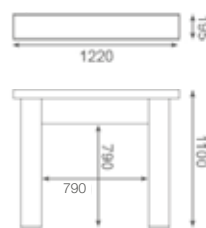

Stanford

Natural oak finish
White paint
Grey paint

48"

1-3" rebate