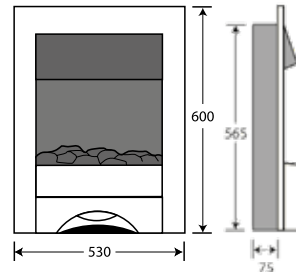

Zara Illusion Electric

TYPE	Illusion electric inset
CONTROL	Remote Control/Manual
OUTPUT	0.75kW / 1.5kW heater thermostatically controlled
EFFECT	LED Flame Effect
FUEL BED OPTION	Log or coal
OPENING DIMENSIONS	Height min 565 max 585 Width min 408 max 440