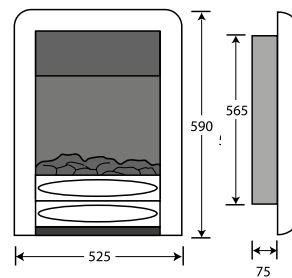

Carmen Inset

Illusion Electric

TYPE	Illusion electric inset
CONTROL	Remote Control/Manual
OUTPUT	0.75kW / 1.5kW heater thermostatically controlled
EFFECT	LED Flame Effect
FUEL BED OPTION	Log or coal
OPENING DIMENSIONS	Height min 565 max 585 Width min 408 max 440