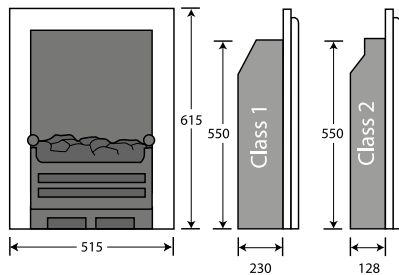

Charlotte/Sienna

Radiant Gas Fire

F

TYPE	NG - Class 1 (full depth) NG - Class 2 (slimline)
CONTROL	Manual
OUTPUT	Class 1: 3.8kW Class 2: 3.1kW
FUEL BED OPTION	Coal or Pebble
OPENING DIMENSIONS	Class 1: Height min 550 max 570 Width min 400 max 430 Class 2: Height min 550 max 570 Width min 380 max 410