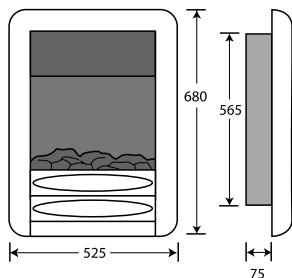

Carmen (hole-in-the-wall)

Illusion Electric

TYPE	Illusion electric inset
CONTROL	Remote Control/Manual
OUTPUT	0.75kW / 1.5kW heater thermostatically controlled
EFFECT	LED Flame Effect
FUEL BED OPTION	Log or coal
OPENING DIMENSIONS	Height min 565 max 585 Width min 408 max 440