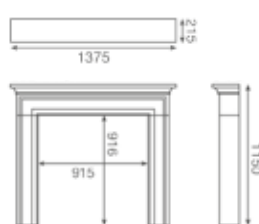

Wenlock

Aegean limestone

54"

3" rebate