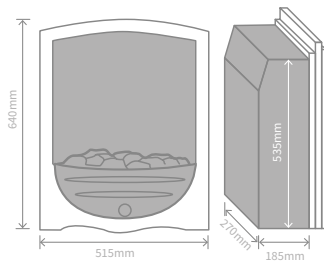

Freya Gas Glass fronted

Convactor Gas Fire

C

TYPE	Natural Gas - Class 1 (Full-depth)
CONTROL	Slide control
OUTPUT	Class 1 - 4.0kW
EFFICIENCY	85.5%
FUEL BED	Coal