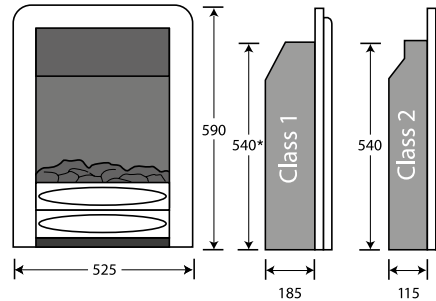

Carmen Inset

Radiant Gas Fire

F

TYPE	NG - Class 1 (full depth) NG - Class 2 (slimline)
CONTROL	Manual
OUTPUT	Class 1: 3.5kW Class 2: 3.2kW
FUEL BED OPTION	Coal or Pebble
OPENING DIMENSIONS	Class 1: Height min 540 max 575 Width min 375 max 450 Class 2: Height min 540 max 575 Width min 350 max 450

Spigot outlet is 560mm high. It fits in the gather at the top of the fireplace when fitted. Modifications to the opening must be to a minimum height of 560mm.