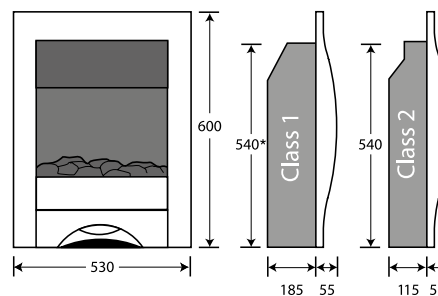

Zara

Radiant Gas Fire

F

TYPE	NG - Class 1 (full depth) NG - Class 2 (slimline)
CONTROL	Manual or fingerslide class 1 only
OUTPUT	Class 1: 3.5kW Class 2: 3.2kW
FUEL BED OPTION	Coal or Pebble
OPENING DIMENSIONS	Class 1: Height min 540 max 575 Width min 375 max 450 Class 2: Height min 540 max 575 Width min 350 max 450

Spigot outlet is 560mm high. It fits in the gash at the top of the fireplace when fitted. Modifications to the opening must be to a minimum height of 560mm.