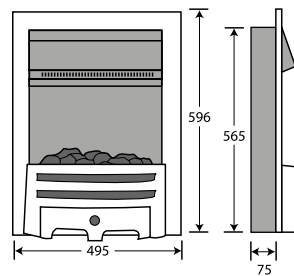

Bauhaus/Blenheim/Daisy/Grace/Media

Illusion Electric

TYPE	Illusion electric inset
CONTROL	Remote Control/Manual
OUTPUT	0.75kW / 1.5kW heater thermostatically controlled
EFFECT	LED Flame Effect
FUEL BED OPTION	Log or coal
OPENING DIMENSIONS	Height min 565 max 585 Width min 408 max 440