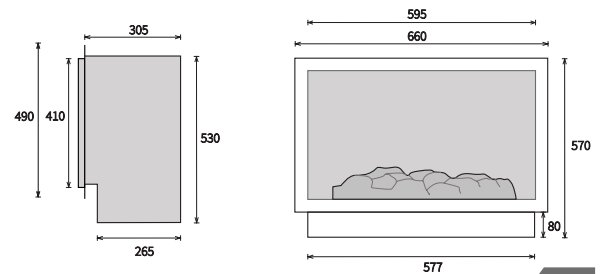

Chelsea Small

Built-in gas fire

C

TYPE	Chelsea Small - Natural Gas
CONTROL	Manual, IR Remote
OUTPUT	4.3kW
BACK BRICK EFFECT	Natural or Black Back
FUEL BED	Log