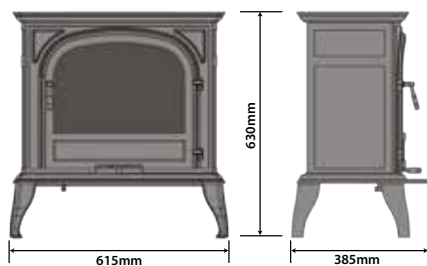

## Novo 600

Flueless Gas Stove

A

TYPE	Flueless
CONTROL	Slide control
OUTPUT	2.8kW
AIR VENT REQUIRED	100mm <sup>2</sup>
FUEL BED	Log