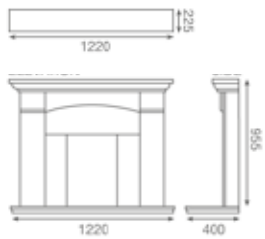

Kingsford

Portuguese limestone

48"

3" rebate