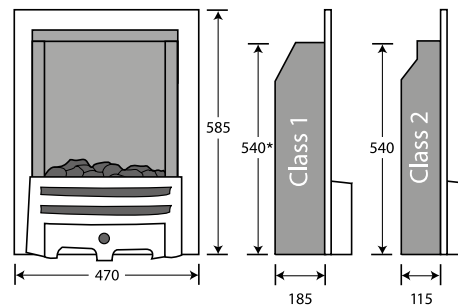

Bauhaus/Blenhiem/Daisy/Grace/Media

Radiant Gas Fire

TYPE	NG - Class 1 (full depth) NG - Class 2 (slimline)
CONTROL	Manual
OUTPUT	Class 1: 3.5kW Class 2: 3.2kW
FUEL BED OPTION	Coal or Pebble
OPENING DIMENSIONS	Class 1: Height min 540 max 575 Width min 375 max 450 Class 2: Height min 540 max 575 Width min 350 max 450

Spigot outlet is 560mm high. It fits in the gather at the top of the fireplace when fitted. Modifications to the opening must be to a minimum height of 560mm.