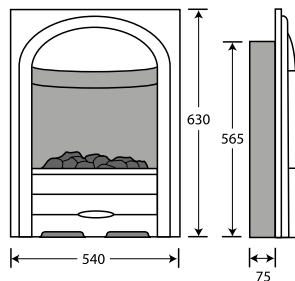

Annabelle/Chloe/Juliet

Illusion Electric

TYPE	Illusion electric inset
CONTROL	Remote Control/Manual
OUTPUT	0.75kW / 1.5kW heater thermostatically controlled
EFFECT	LED Flame Effect
FUEL BED OPTION	Log or coal
OPENING DIMENSIONS	Height min 565 max 585 Width min 408 max 440