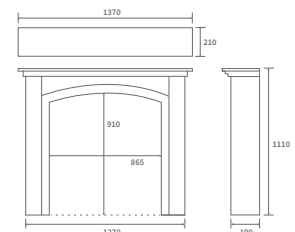

Westbury

Natural oak finish with
walnut finish inlays
White mist with grey slate inlay

54"

1-3" rebate