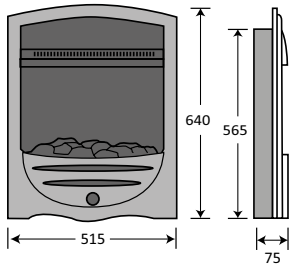

## Freya Illusion Electric

TYPE	Illusion electric inset
CONTROL	Remote Control/Manual
OUTPUT	0.75kW / 1.5kW heater thermostatically controlled
EFFECT	LED Flame Effect
FUEL BED OPTION	Log or coal
OPENING DIMENSIONS	Height min 565 max 585 Width min 408 max 440