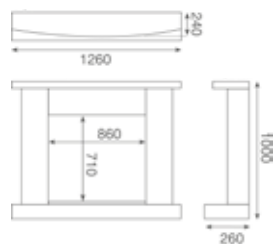

XP10

White mist surround with grey slate inlay finish

50"

1-3" rebate