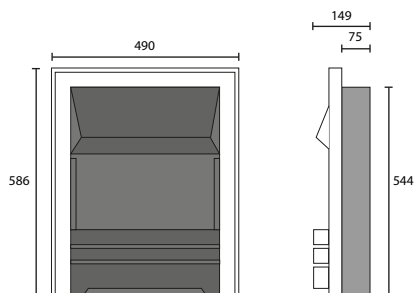

Chelsea 400

Inset Electric Fire

TYPE	Electric
CONTROL	Remote Control/Manual
OUTPUT	Up to 2kW
EFFECT	Multi-colourway innovative flame technology
FUEL BEDS INCLUDED	Pebbles, crystals, logs and coals
OPENING DIMENSIONS	Height min 550 max 580 width min 400 max 430