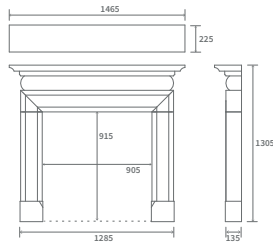

Omersley

Aegean limestone

58"

3" rebate