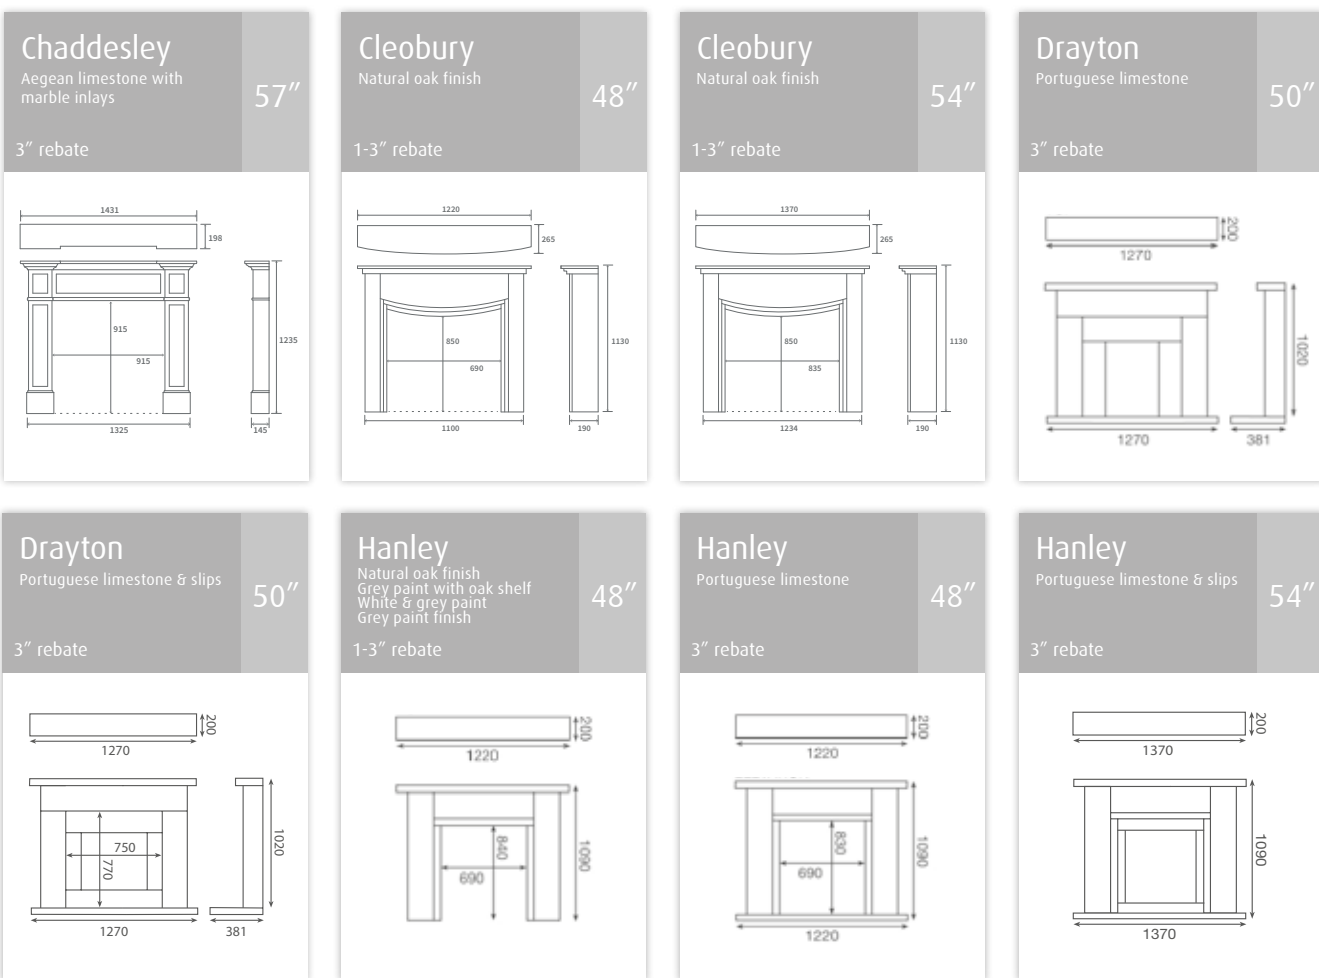

# Surround Dimensions

Dimensions are shown here in millimeters. Please note that overall heights do not include depth of hearth.