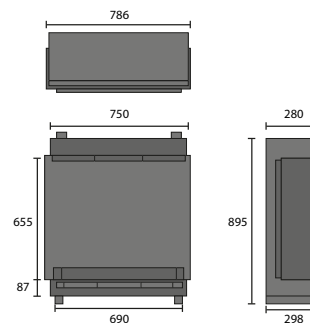

Chelsea 750

Electric Fire

TYPE	Electric
CONTROL	Remote Control/Manual
OUTPUT	Up to 1.5kW
EFFECT	Ultra Realistic LED Modulating
FUEL BED OPTION	Ultra Realistic High Definition Log