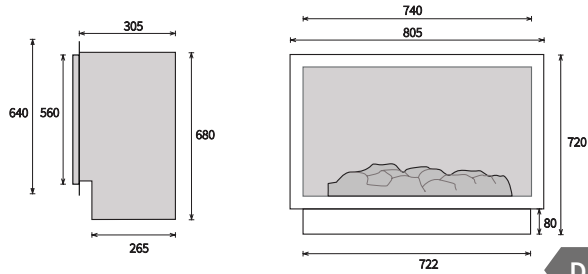

Chelsea Tall

Built-in gas fire

D

TYPE	Chelsea Tall - Natural Gas
CONTROL	Manual, IR Remote
OUTPUT	4.8kW
BACK BRICK EFFECT	Natural or Black Back
FUEL BED	Log