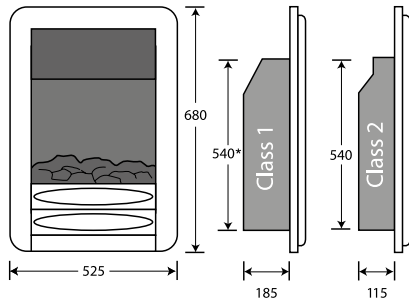

Carmen (hole-in-the-wall)

Radiant Gas Fire

F

TYPE	NG - Class 1 (full depth) NG - Class 2 (slimline)
CONTROL	Manual
OUTPUT	Class 1: 3.5kW Class 2: 3.2kW
FUEL BED OPTION	Coal or Pebble
OPENING DIMENSIONS	Class 1: Height min 540 max 575 Width min 375 max 450 Class 2: Height min 540 max 575 Width min 350 max 450

Spigot outlet is 560mm high. It fits in the gather at the top of the fireplace when fitted. Modifications to the opening must be to a minimum height of 560mm.