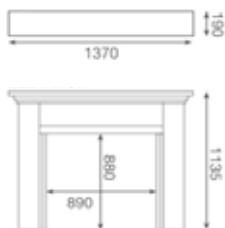

Whitton

Natural oak finish

54"

1-3" rebate